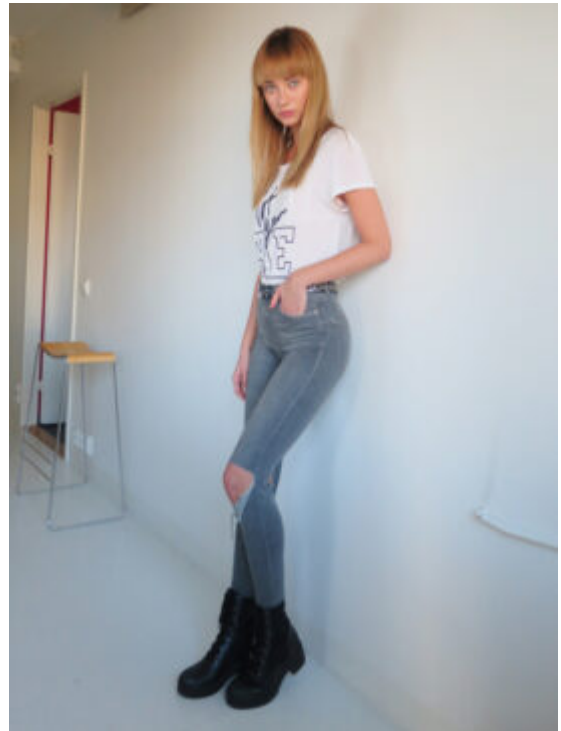

# TRUE MODELS

**Alexandra T**

179 | 80 / 61 / 88 / | Light Brown / Green

# TRUE MODELS